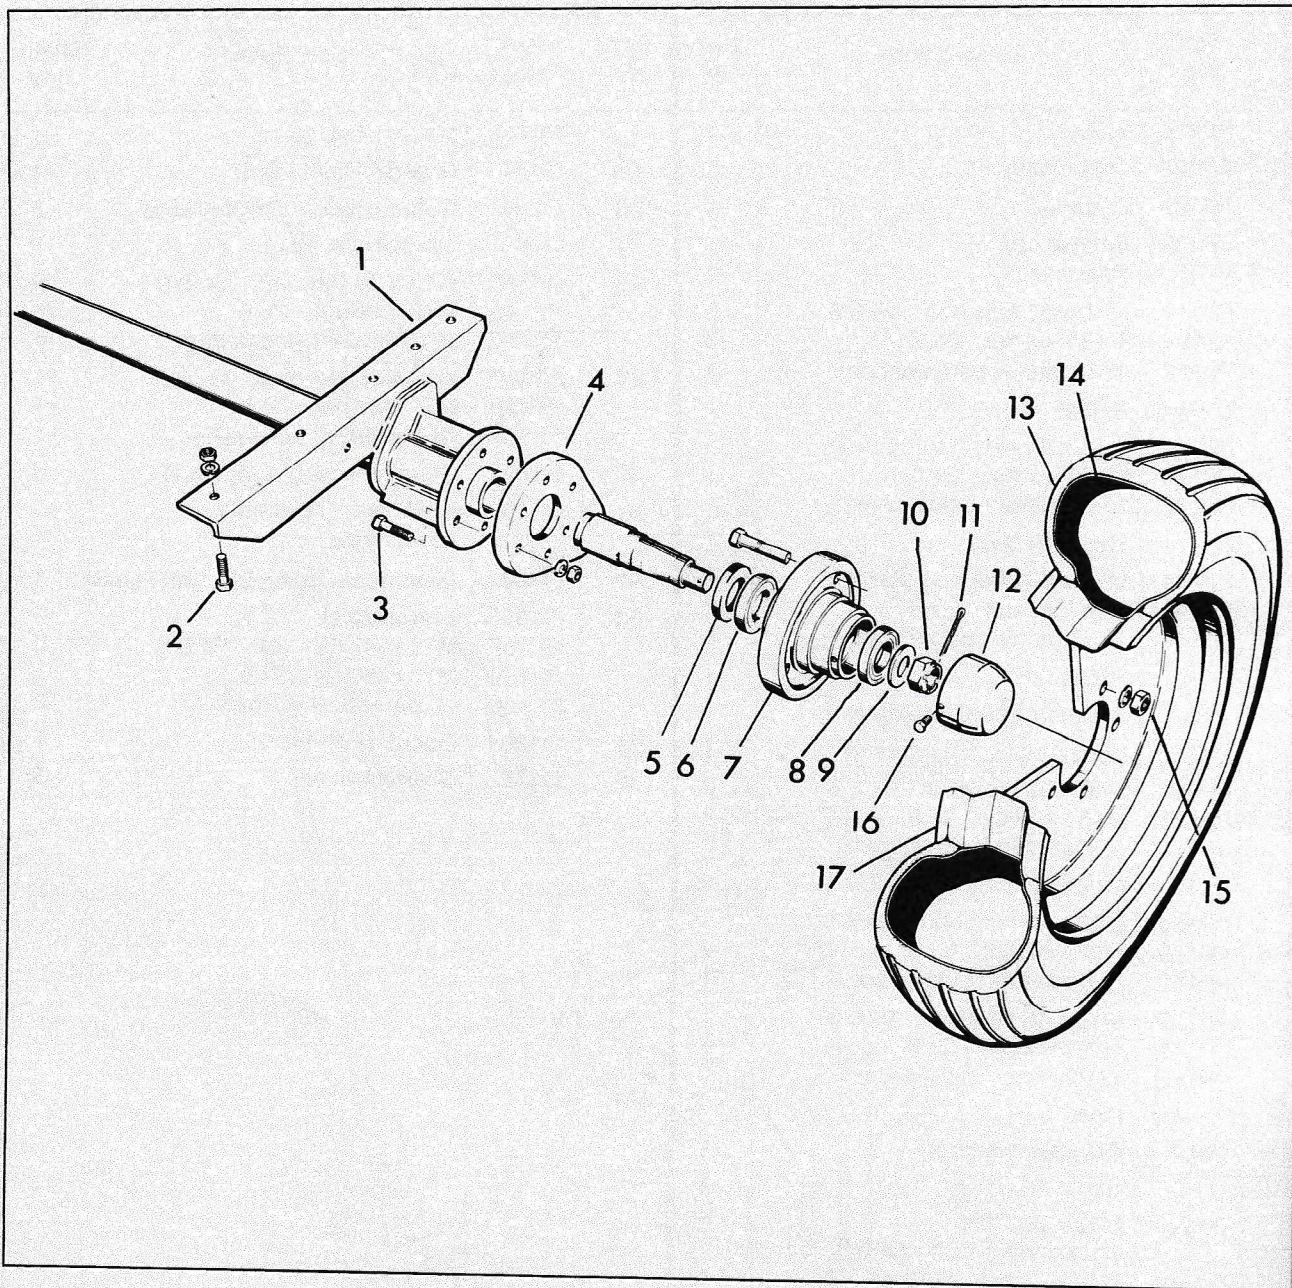

Soilmaster
POTATO DIGGER
Mk II

Axle Assembly