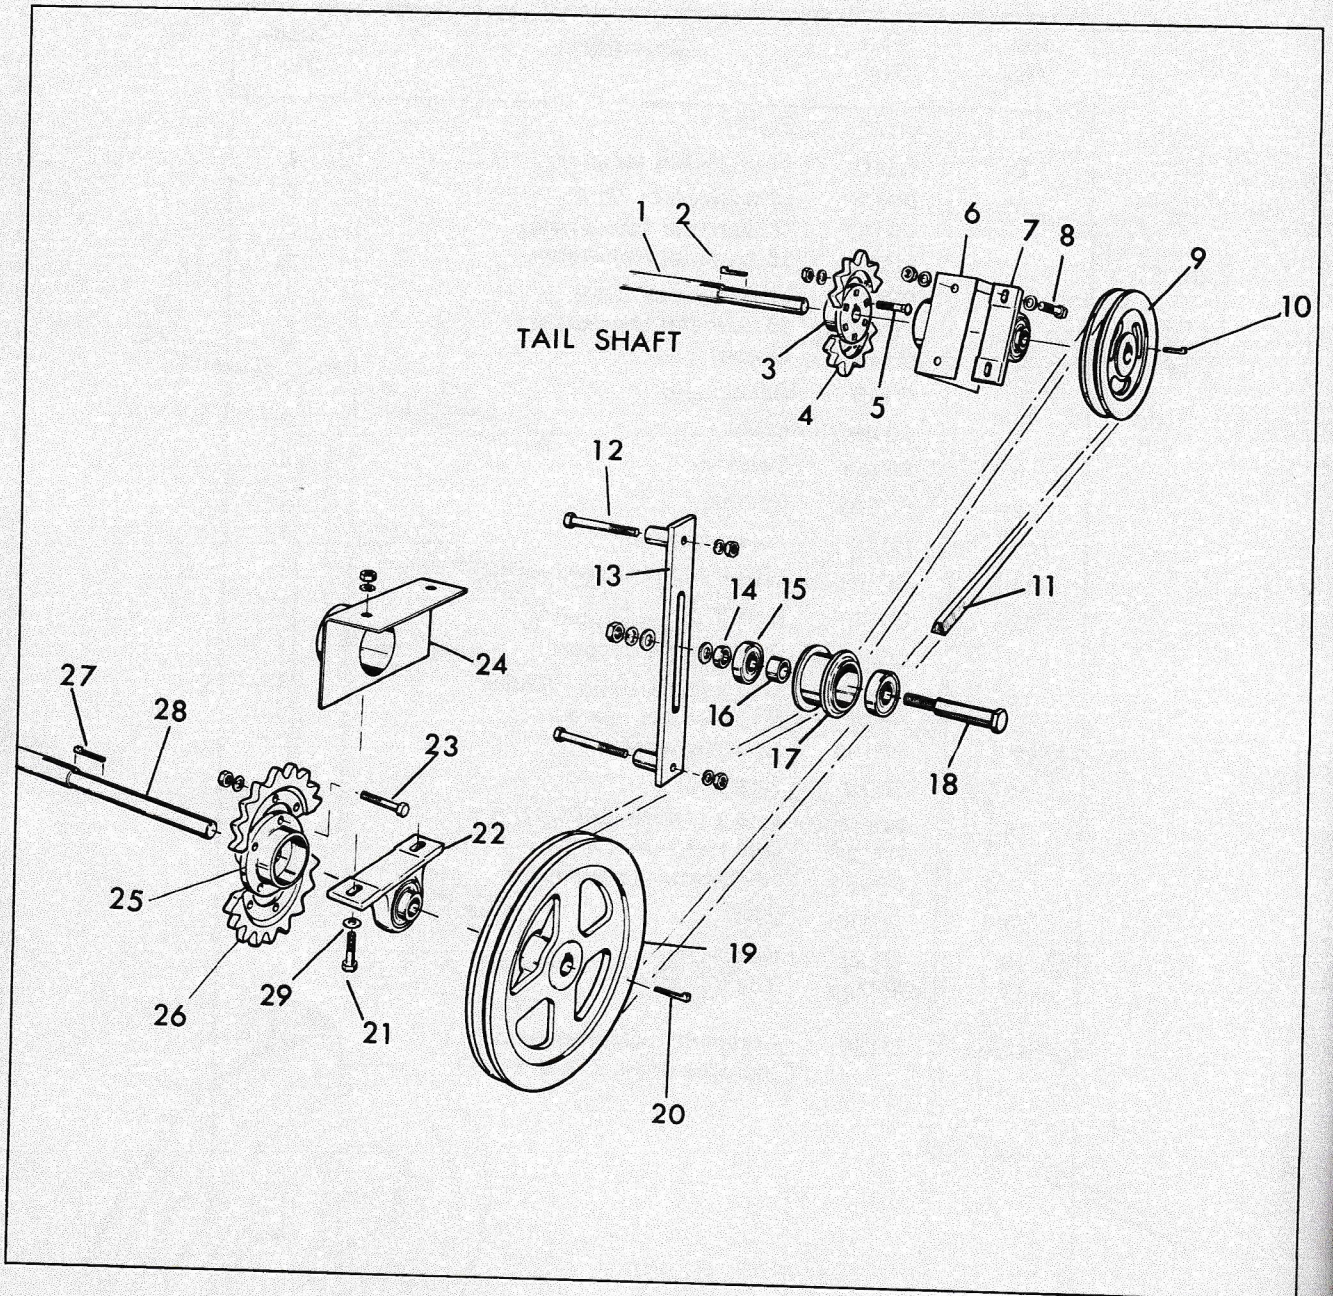

Soilmaster
POTATO DIGGER
Mk II

Drive Left Hand