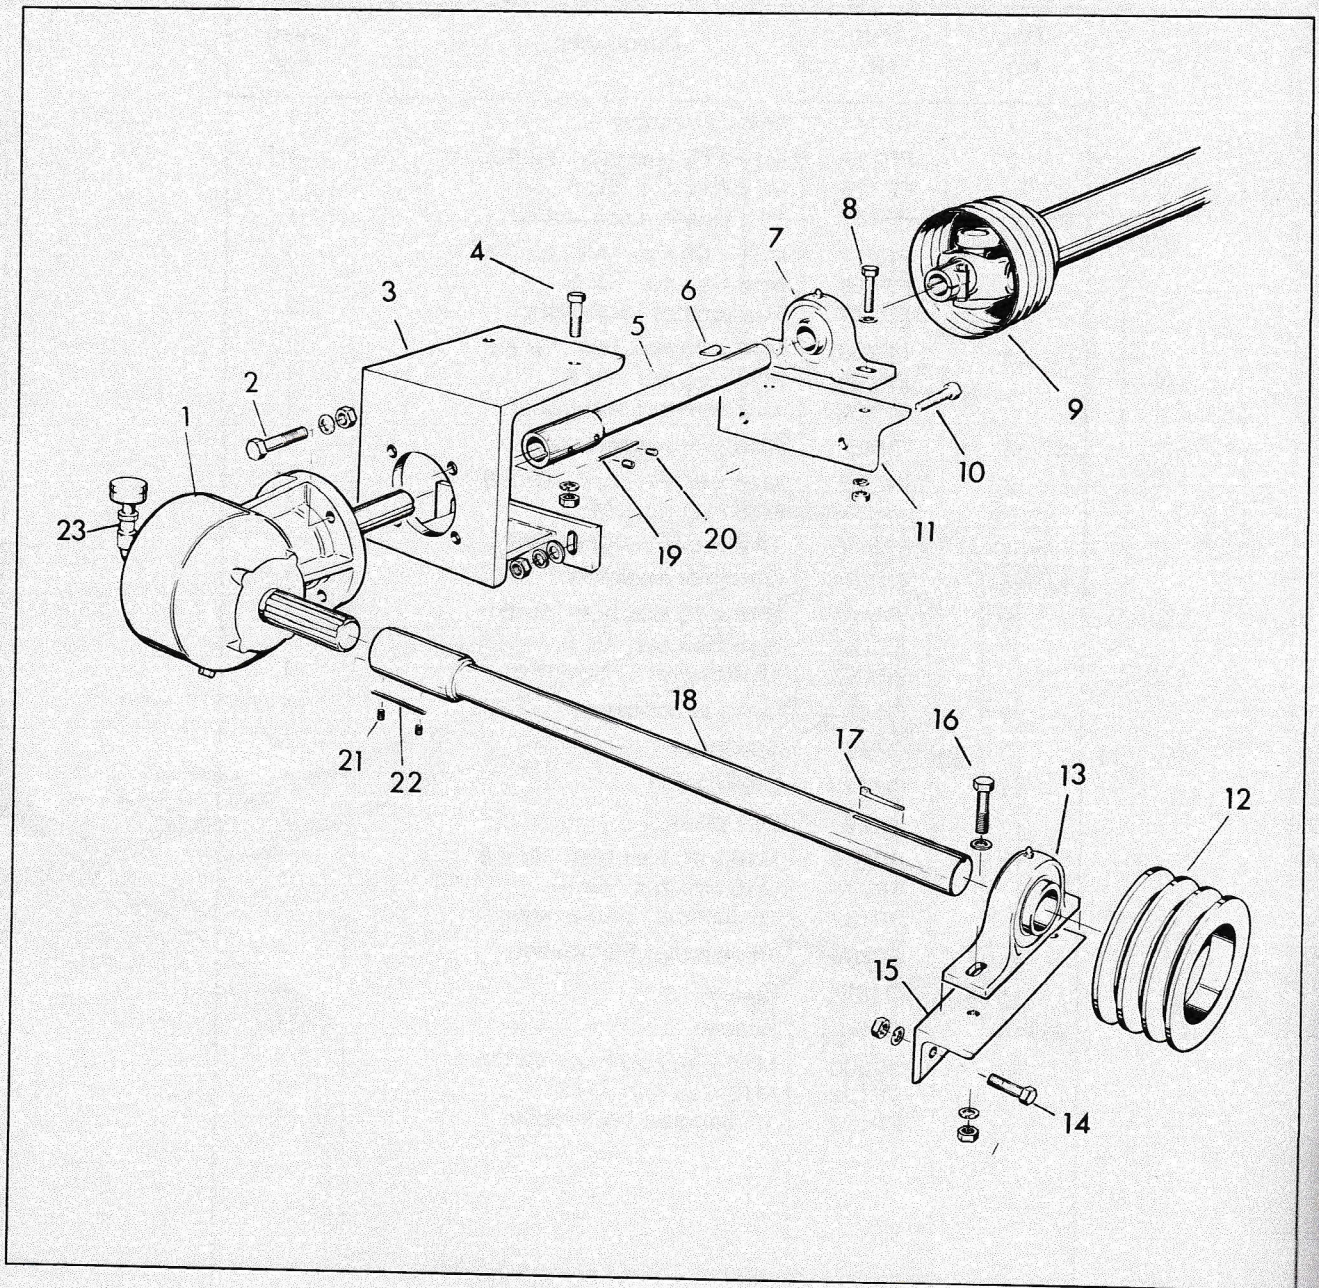

Soilmaster
POTATO DIGGER
Mk II

Gearbox Drive